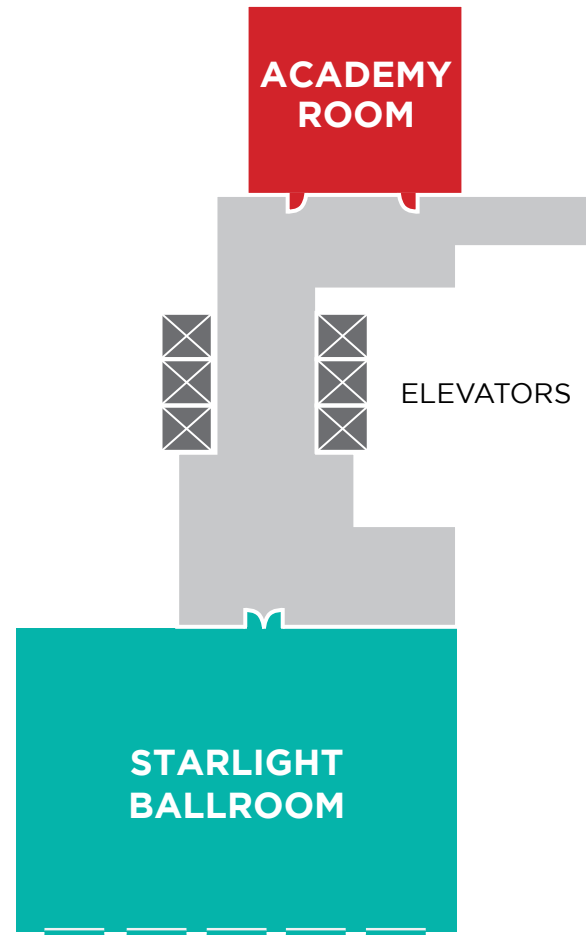

STARLIGHT LEVEL

STARLIGHT LEVEL	Theater	Classroom	Conference	Banquet	Reception	Width/Length	Ceiling Height	Total Sq. Ft.
● Starlight Ballroom	300	150		180	300	47 x 82	19	3,850
● Academy Room	90	36	24	48	70	24 x 48	10	1,150